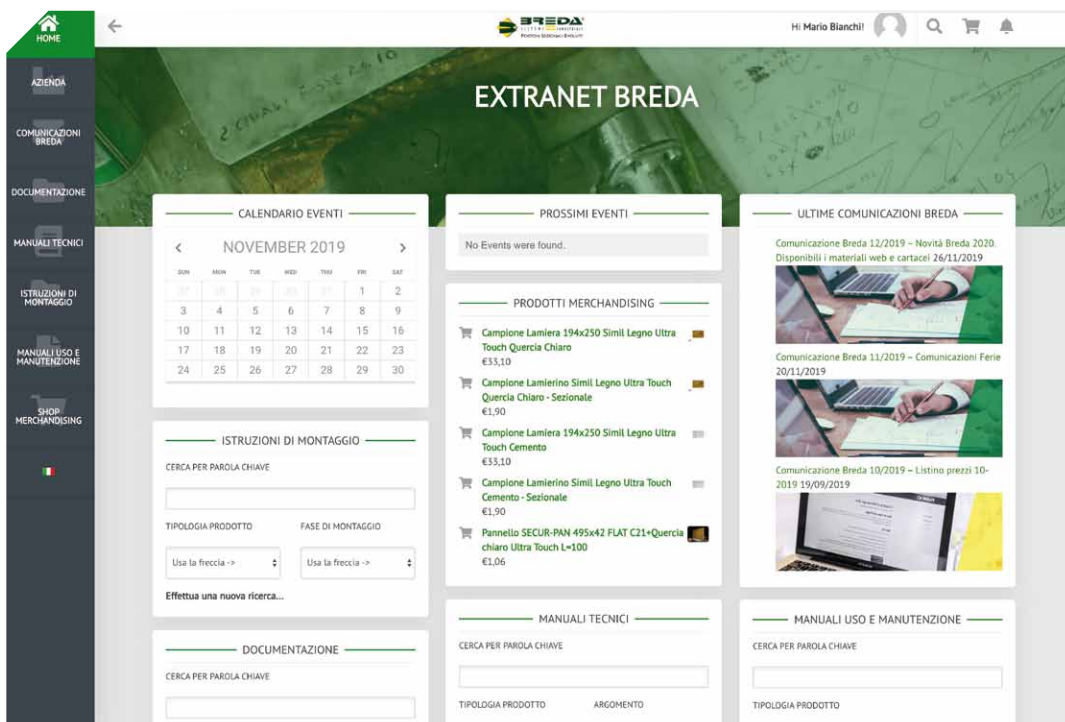

CHIAVE D'ATTIVAZIONE:

sYb9e64k6Mdc0efarTj5Xn2QR0q0eha

ACTIVATE

---

**ACCOUNT ATTIVATO**  
*Homepage > Account Attivato.*

✓ **Il tuo account ora è attivo!**

Your account was activated successfully! You can now log in with the username and password you provided when you signed up.

Log In

Now you can proceed with the login, but the account will still have to be screened by our sales department in order to assign the correct permissions, based on the role played in the company by the user; for now, in fact, the menu will not be completed with the items relating to the Breda forms.

Let's take a look at the structure of the extranet, with the main contents of the various menus.