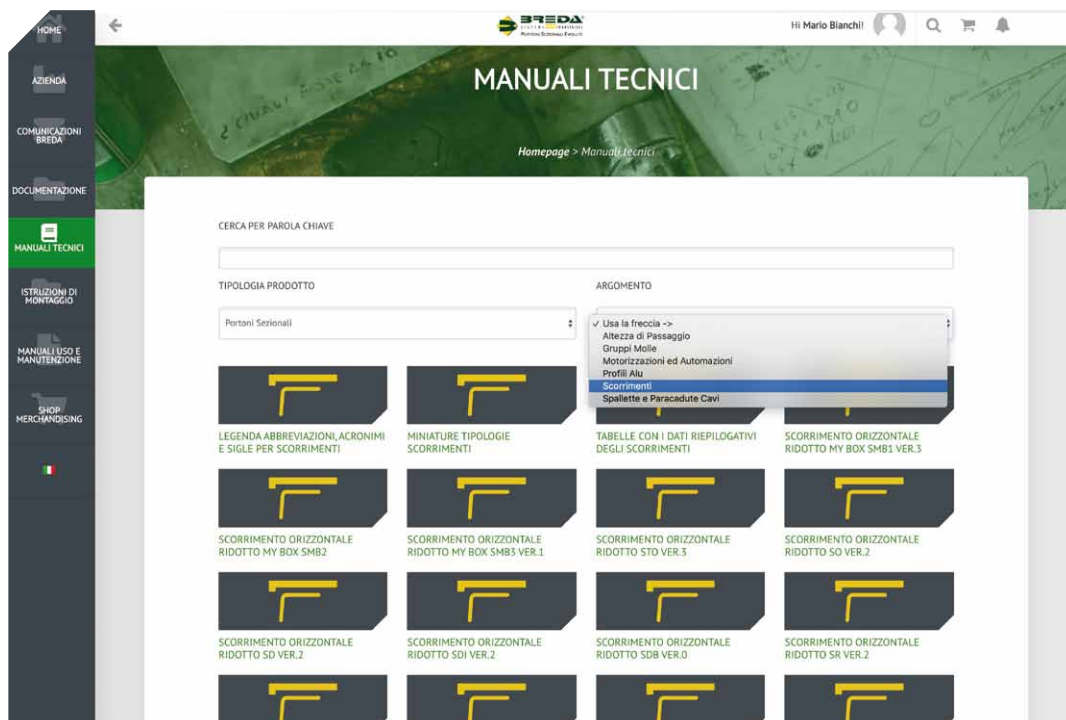

Technical Handbooks

In this section, again with the double typology of research, the technical manuals of Breda products are published, such as the sliding system sheets, the passage heights, the motors sheets, etc.