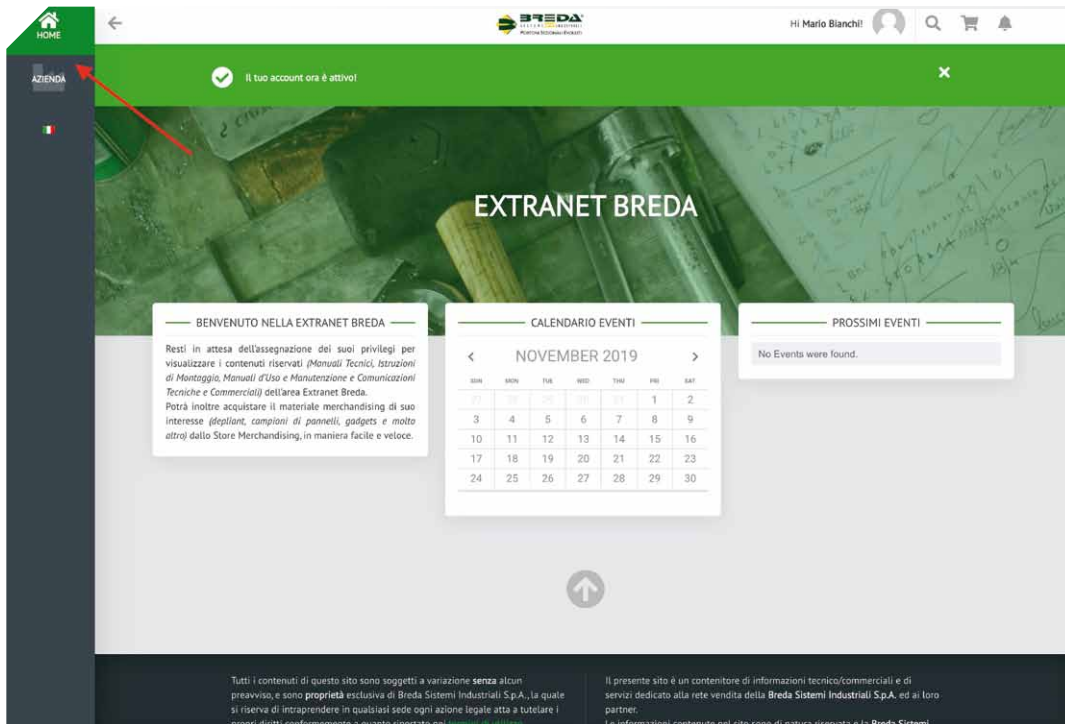

CHIAVE D'ATTIVAZIONE:

sYb9e64k6Mdc0efarTj5Xn2QR0q0eha

ACTIVATE

---

**ACCOUNT ATTIVATO**  
*Homepage > Account Attivato.*

✓ **Il tuo account ora è attivo!**

Your account was activated successfully! You can now log in with the username and password you provided when you signed up.

Log In

Now you can proceed with the login, but the account will still have to be screened by our sales department in order to assign the correct permissions, based on the role played in the company by the user; for now, in fact, the menu will not be completed with the items relating to the Breda forms.